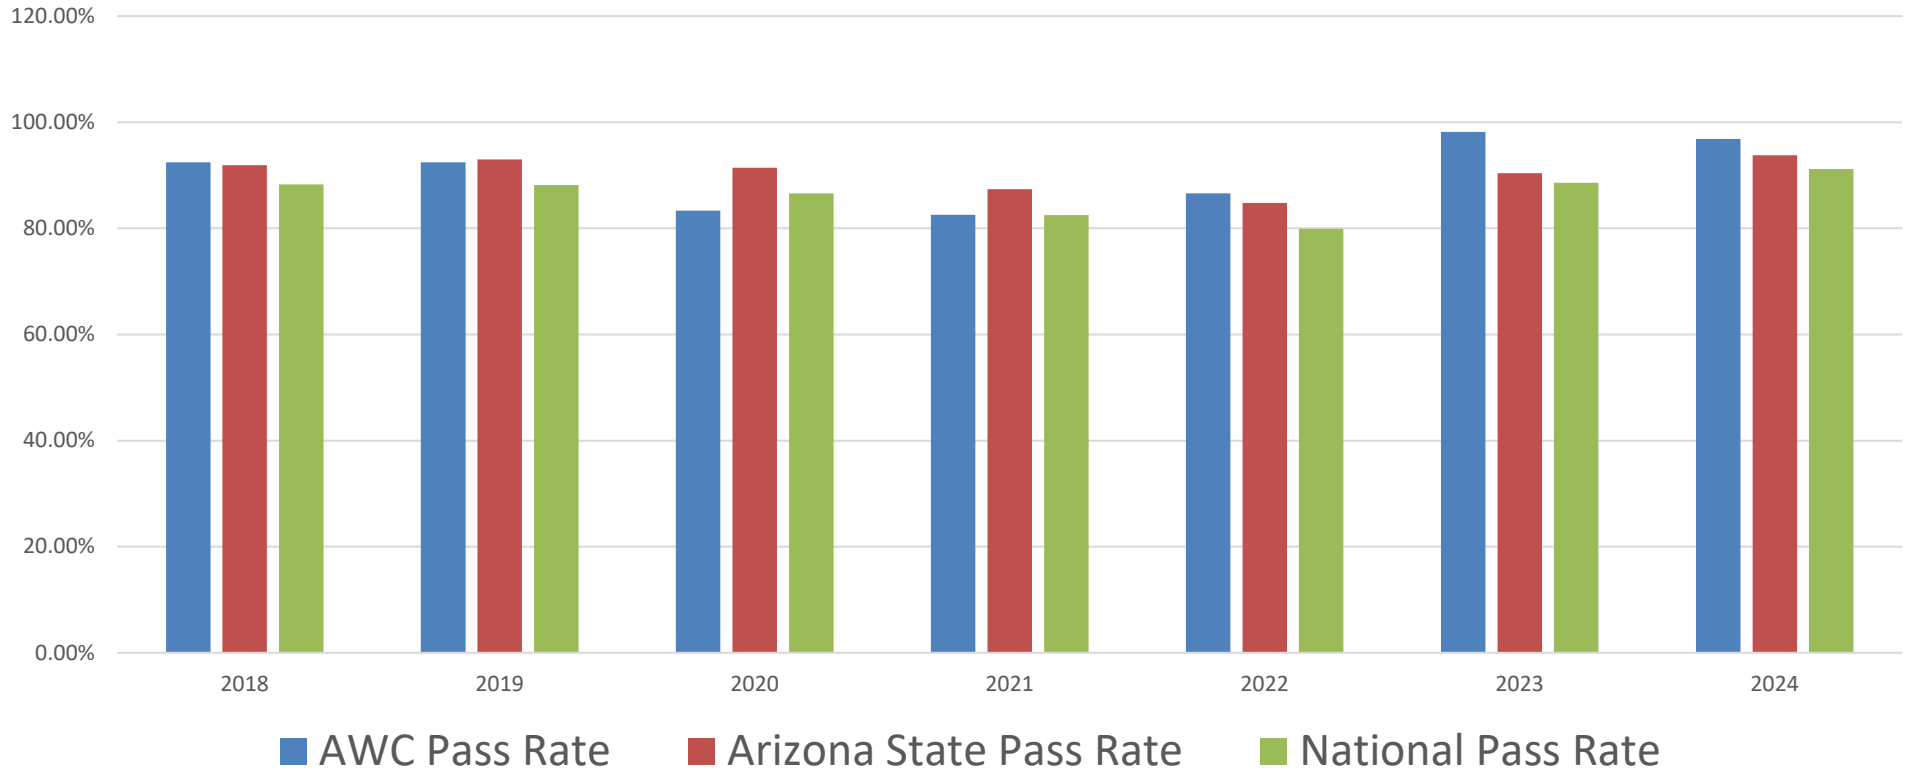

NCLEX Pass Rate

Jan – December (Calendar Year)	2018	2019	2020	2021	2022	2023	2024
AWC Pass Rate	92.42%	92.42%	83.33%	82.54%	86.57%	98.16%	96.83%
Arizona State Pass Rate	91.90%	93.00%	91.44%	87.37%	84.79%	90.39%	93.75%
National Pass Rate	88.30%	88.18%	86.58%	82.48%	79.91%	88.56%	91.16%