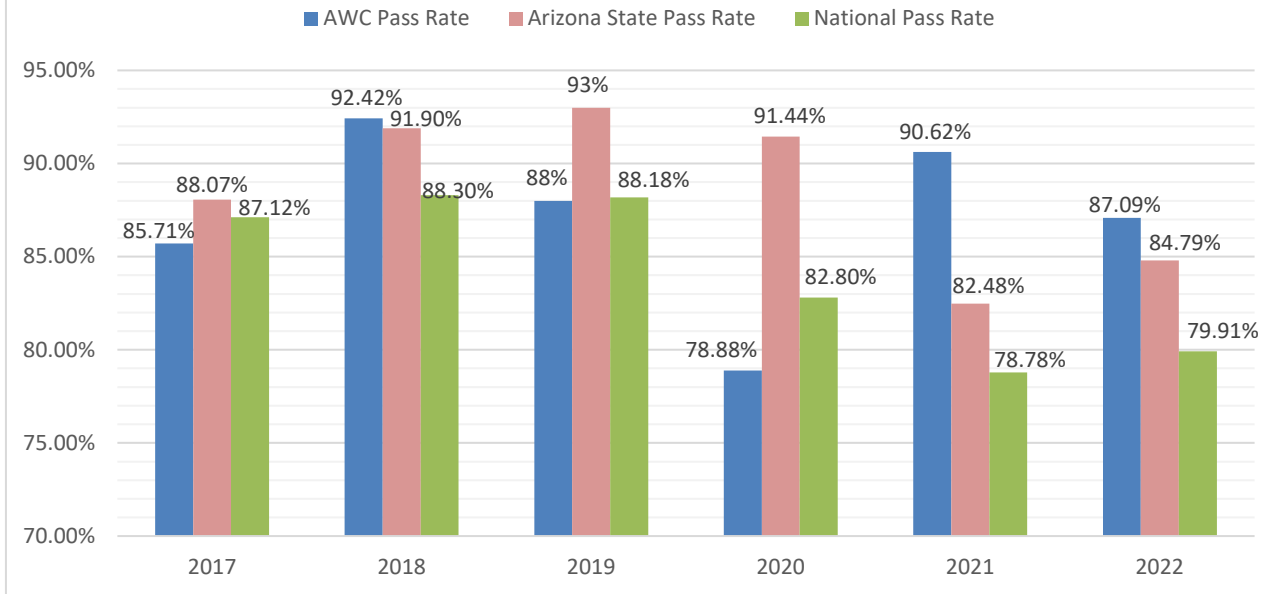

NCLEX Pass Rate 2017-2022 January - December (Calendar Year)

NCLEX Pass Rate						
Jan – December (Calendar Year)	2017	2018	2019	2020	2021	2022
AWC Pass Rate	85.71%	92.42%	88%	78.88%	90.62%	87.09%
Arizona State Pass Rate	88.07%	91.9%	93%	91.44%	82.48%	84.79%
National Pass Rate	87.12%	88.3%	88.18%	82.8%	78.78%	79.91%