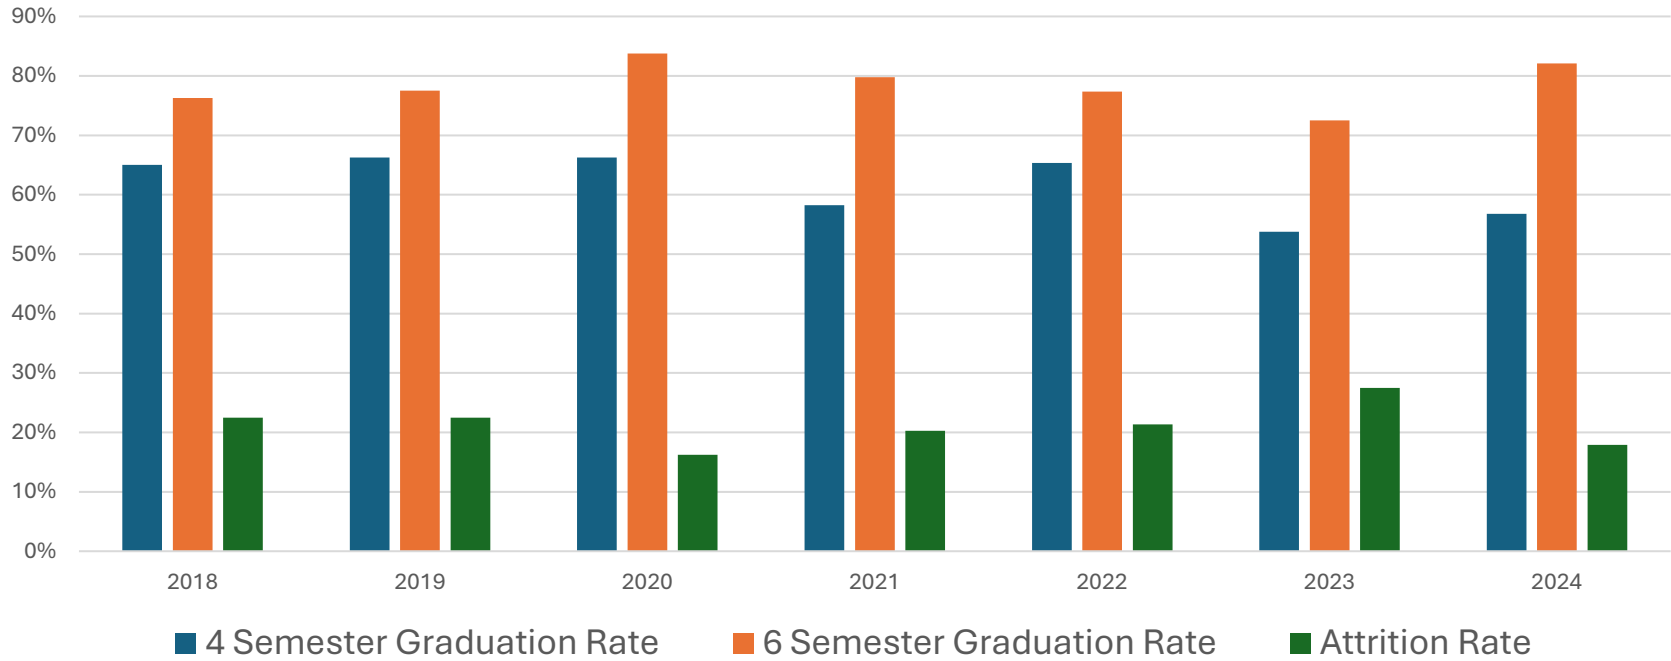

AWC Attrition Rate

	2018	2019	2020	2021	2022	2023	2024
4 Semester Graduation Rate	65%	66.25%	66.25%	58.22%	65.33%	53.75%	56.80%
6 Semester Graduation Rate	76.30%	77.50%	83.75%	79.75%	77.33%	72.50%	82.10%
Attrition Rate	22.50%	22.50%	16.25%	20.25%	21.33%	27.50%	17.90%