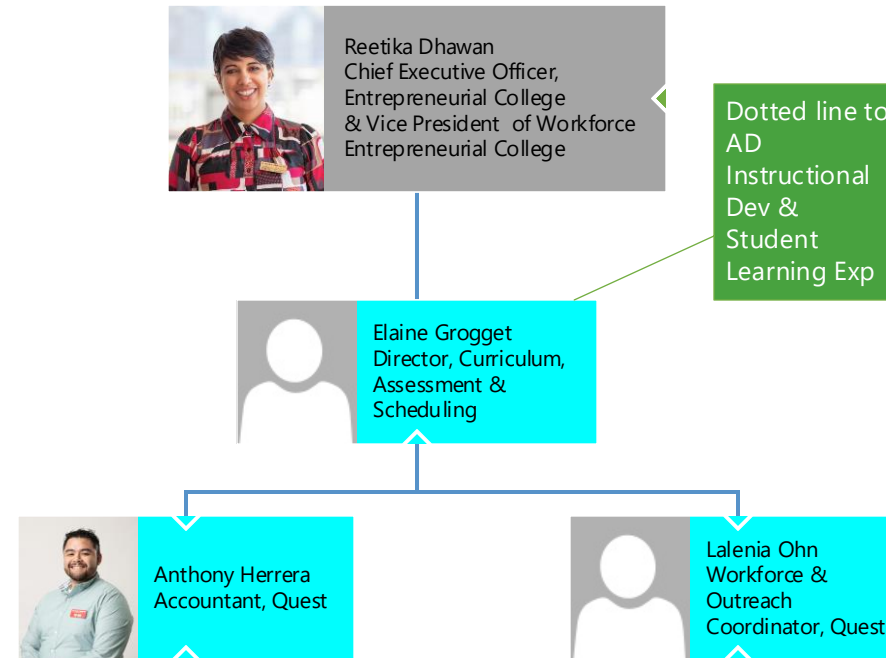

Updated April 2024