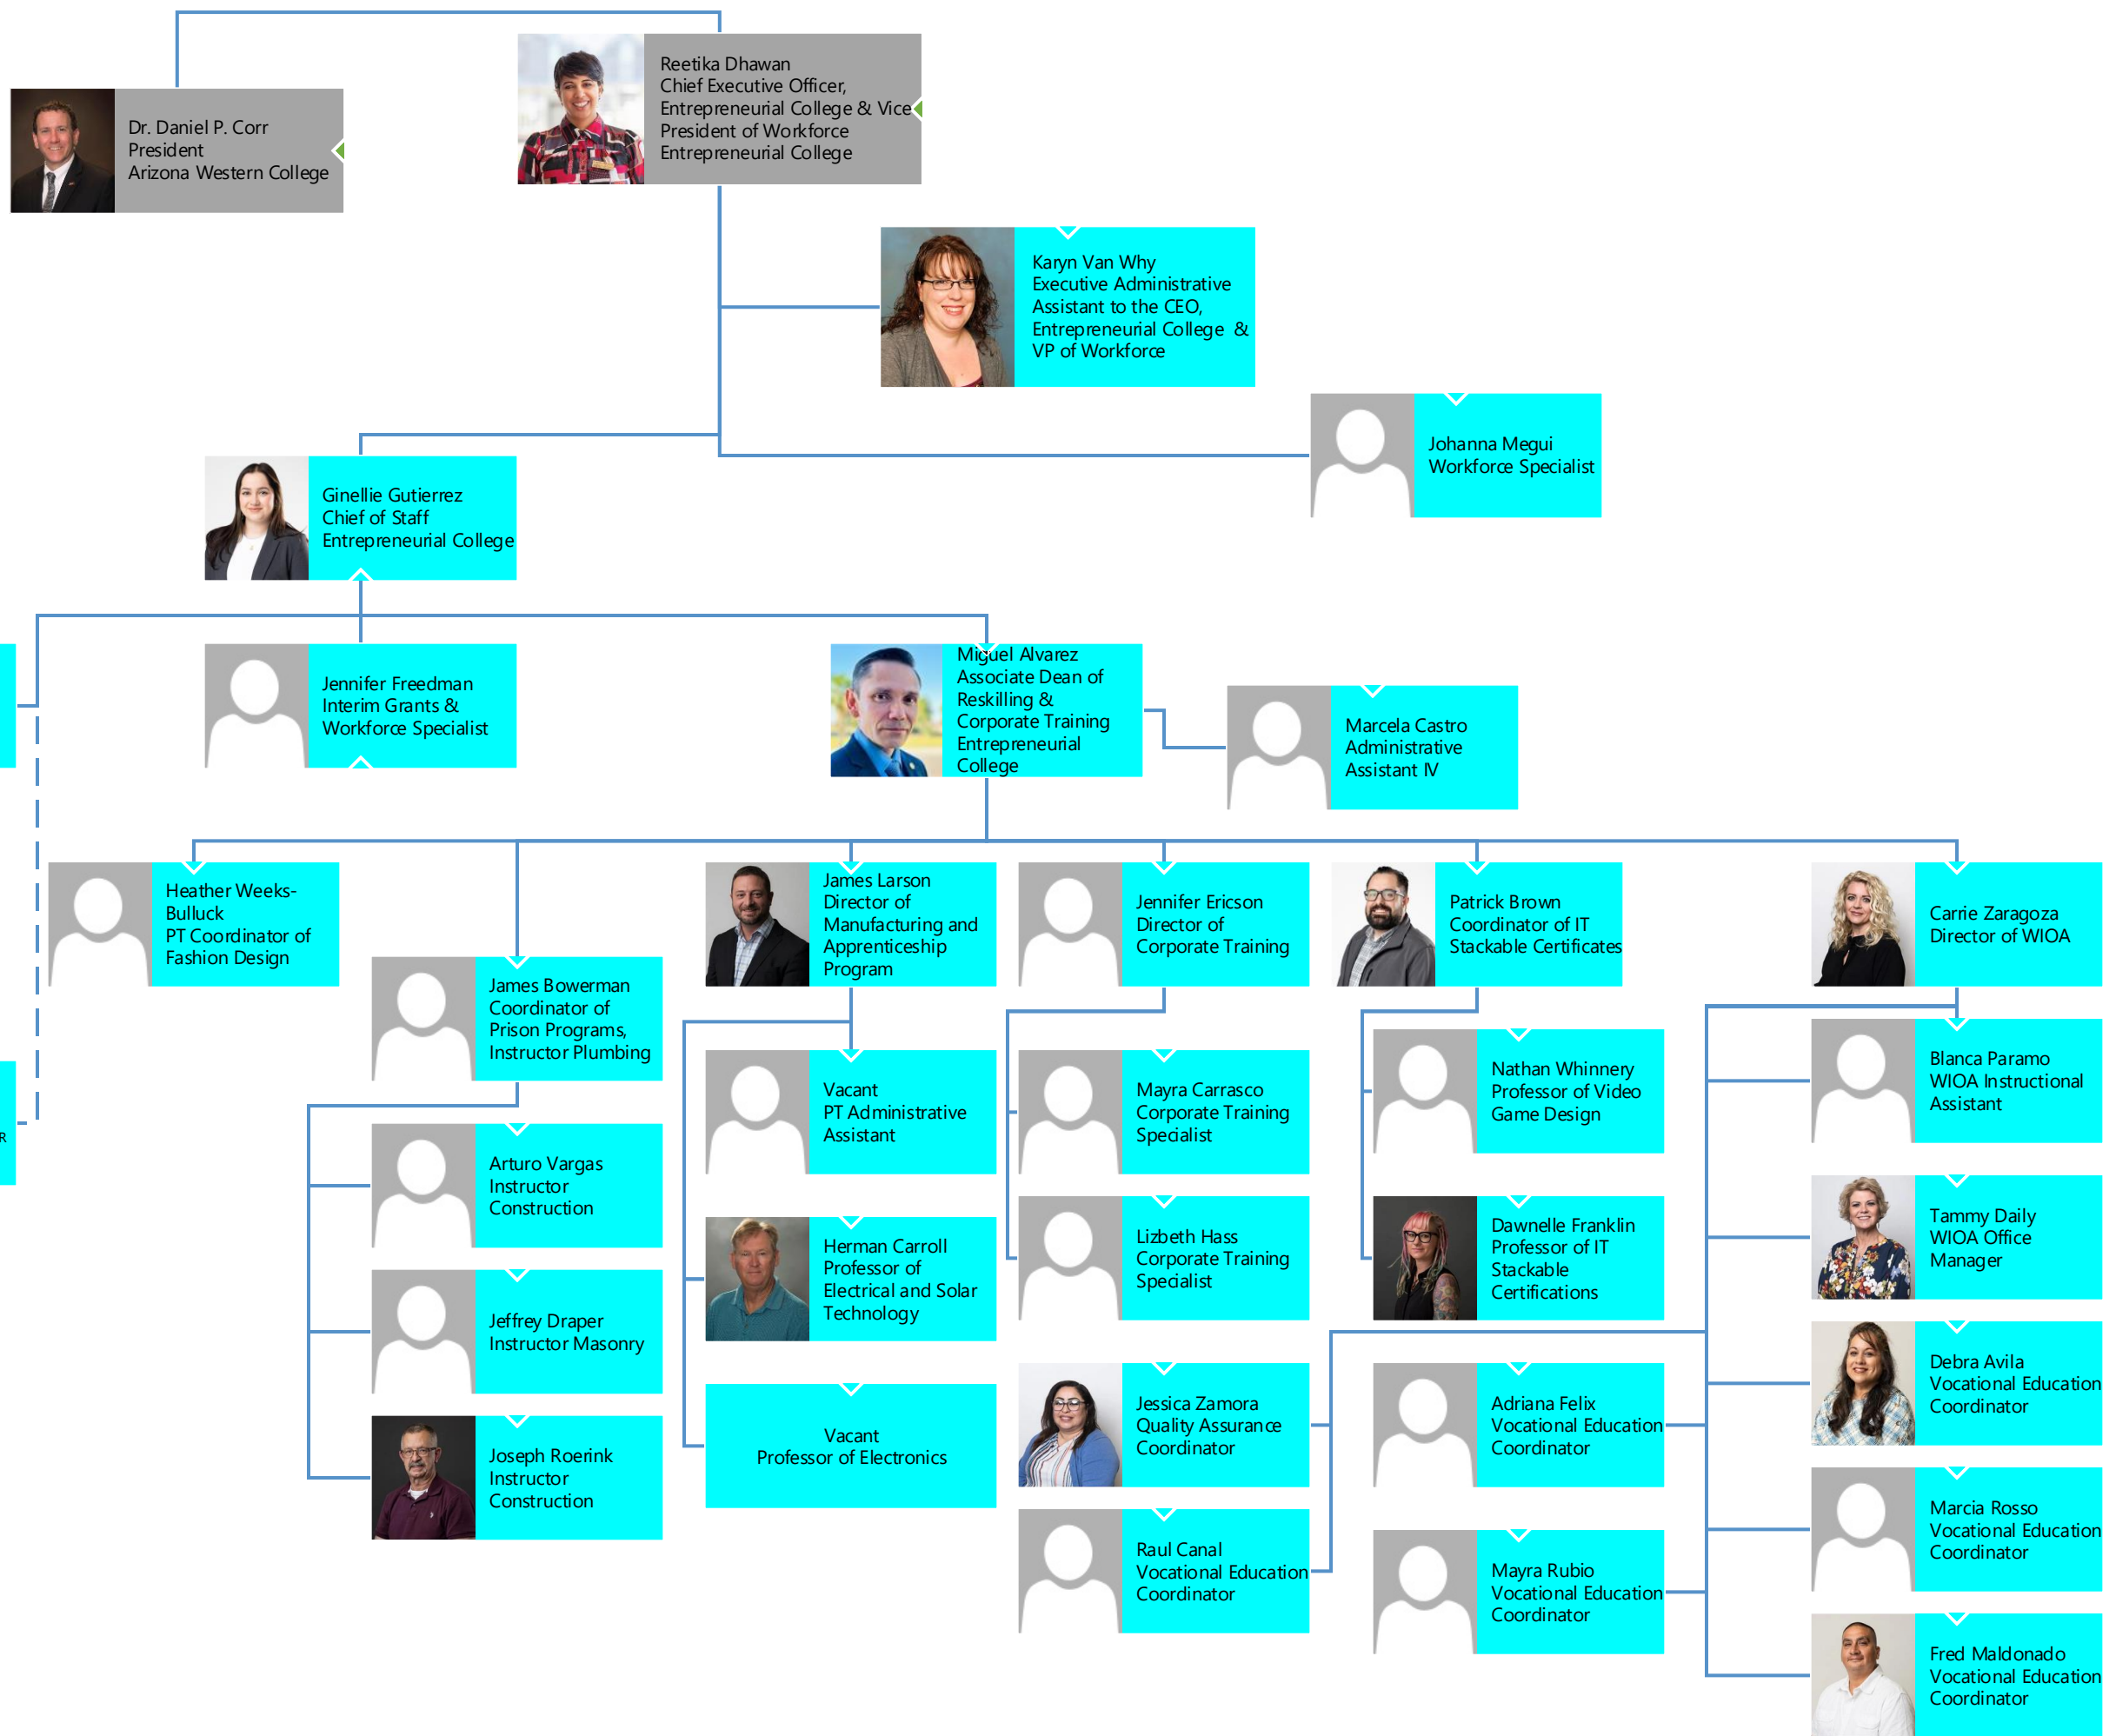

Joseph Waterford
Director of
Emergency Medical
Services

Leticia Williams
Business Counselor

ARIZONA WESTERN
ENTREPRENEURIAL COLLEGE

Dr. Daniel P. Corr
President
Arizona Western College

Reetika Dhawan
Chief Executive Officer,
Entrepreneurial College
& Vice President of Workforce
Entrepreneurial College

Cinthia Alvarez
Executive Director &
Dean of CTE Programs
Entrepreneurial College

Joann Chang
Executive Director &
Dean of Healthcare
Programs
Entrepreneurial College

Crystal Mendoza
Director of SBDC
Entrepreneurial College

Elaine Grogget
Director, Curriculum,
Assessment &
Scheduling

 Reetika Dhawan
 Chief Executive Officer,
 Entrepreneurial College &
 Vice President of
 Workforce Entrepreneurial
 College

 Karyn Van Why
 Executive Administrative
 Assistant to the CEO,
 Entrepreneurial College
 & VP of Workforce