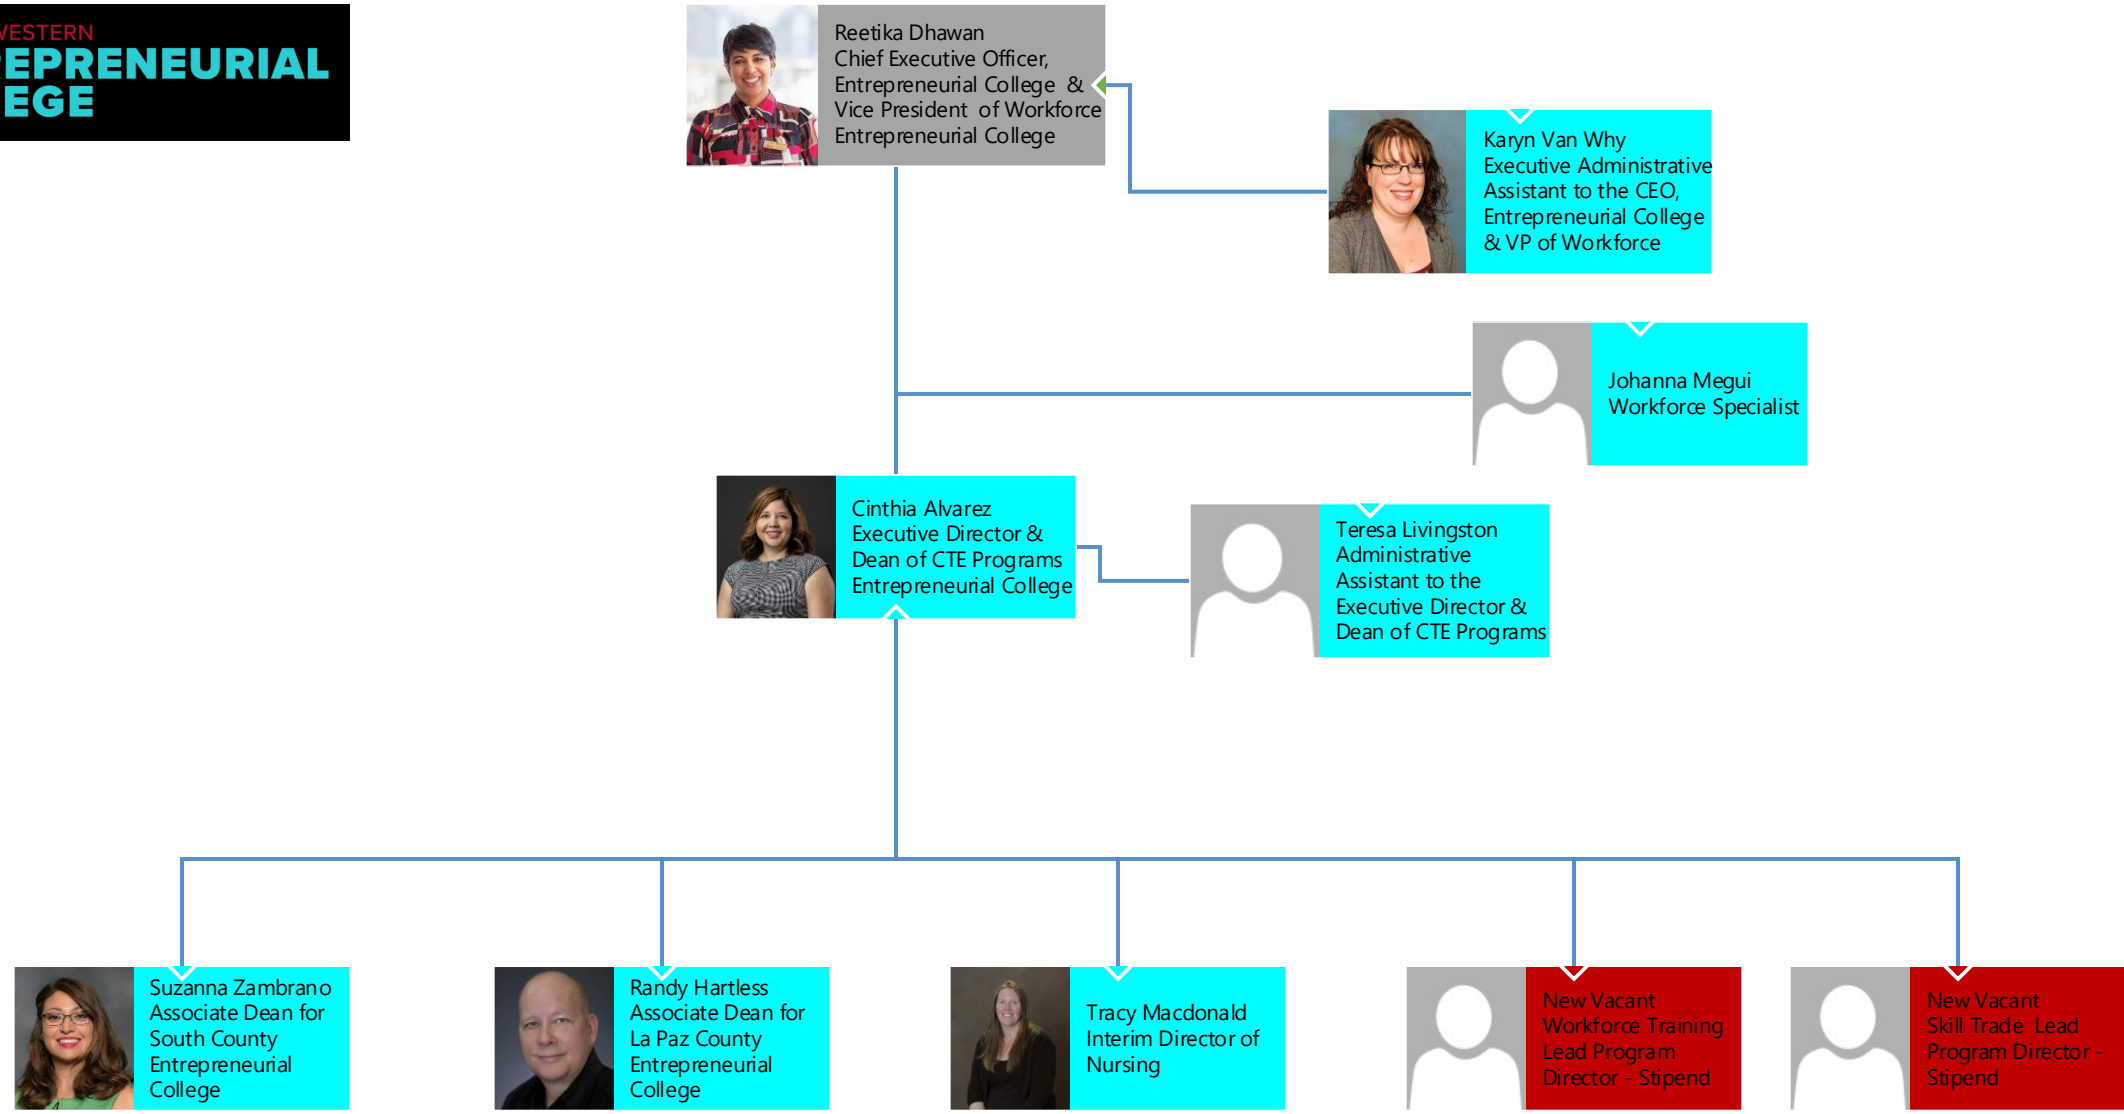

Joseph Waterford
Director of
Emergency Medical
Services

Leticia Williams
Business Counselor

ARIZONA WESTERN
ENTREPRENEURIAL COLLEGE

Dr. Daniel P. Corr
President
Arizona Western College

Reetika Dhawan
Chief Executive Officer,
Entrepreneurial College
& Vice President of Workforce
Entrepreneurial College

Karyn Van Why
Executive Administrative
Assistant to the CEO,
Entrepreneurial College
& VP of Workforce

Johanna Megui
Workforce Specialist

Dotted line to
AD
Instructional
Dev &
Student
Learning Exp

Ginellie Gutierrez
Chief of Staff
Entrepreneurial College

Cinthia Alvarez
Executive Director &
Dean of CTE Programs
Entrepreneurial College

Joann Chang
Executive Director &
Dean of Healthcare
Programs
Entrepreneurial College

Crystal Mendoza
Director of SBDC
Entrepreneurial College

Elaine Grogget
Director, Curriculum,
Assessment &
Scheduling

 Reetika Dhawan
 Chief Executive Officer,
 Entrepreneurial College &
 Vice President of
 Workforce Entrepreneurial
 College

 Karyn Van Why
 Executive Administrative
 Assistant to the CEO,
 Entrepreneurial College
 & VP of Workforce